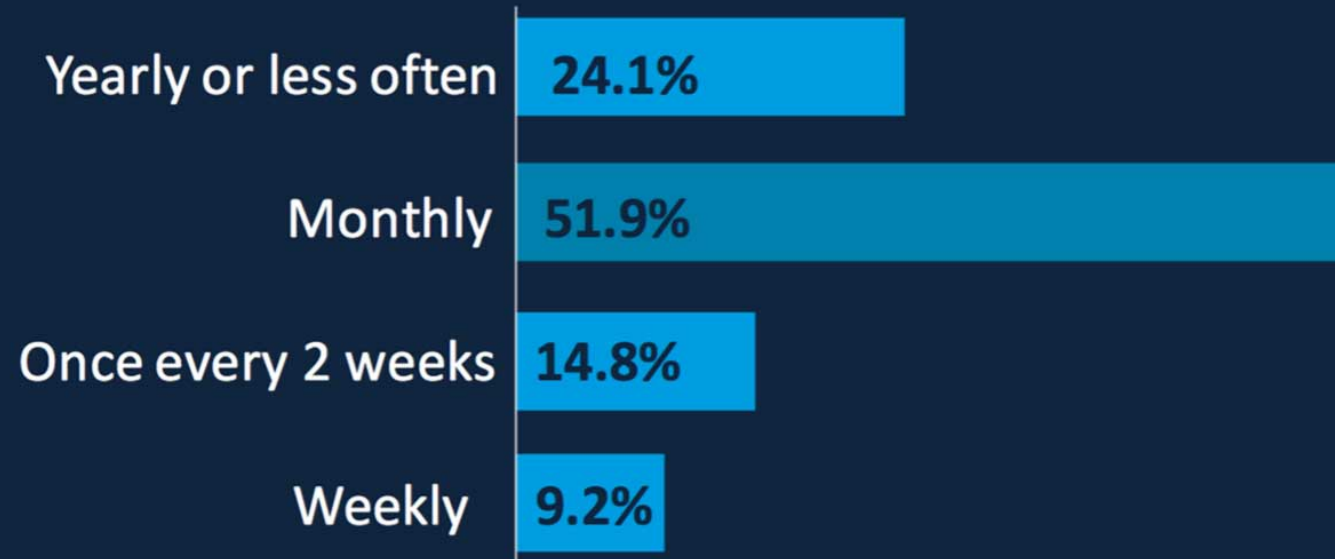

KIDS MOVIES

Going to the Cinema with Kids

Sample Base: 500 Respondents

Frequency of visiting the Cinema with the Kids

Sample Base: 283 Respondents

Taking Kids to the Cinema for an Event Celebration

■ VERY LIKELY/SOMEWHAT LIKELY
 ■ NEUTRAL
 ■ SOMEWHAT NOT LIKELY/NOT LIKELY

• Please Note: Event celebration includes birthdays, promotion to a higher grade, etc.

Sample Base: 283 Respondents

Enjoying Animation Movies

Total

Female

Male

15-24

25-34

35+

VERY ENJOYABLE/SOMEWHAT ENJOYABLE

NEUTRAL

SOMEWHAT NOT ENJOYABLE/NOT ENJOYABLE AT ALL