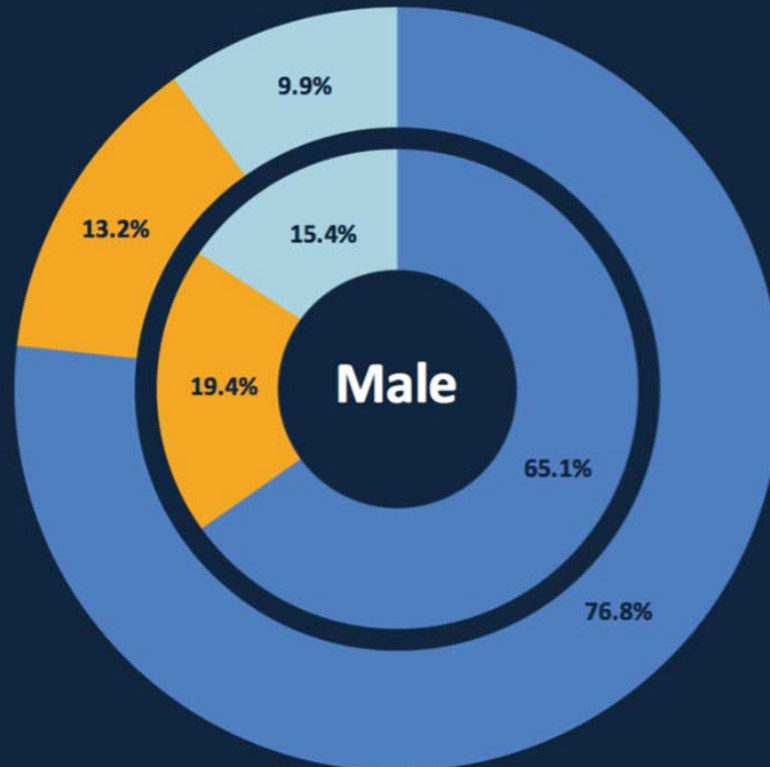

KIDS MOVIES

Going to the Cinema with Kids

Sample Base: 500 Respondents

Frequency of visiting the Cinema with the Kids

Sample Base: 283 Respondents

Taking Kids to the Cinema for an Event Celebration

■ VERY LIKELY/SOMEWHAT LIKELY
 ■ NEUTRAL
 ■ SOMEWHAT NOT LIKELY/NOT LIKELY

• Please Note: Event celebration includes birthdays, promotion to a higher grade, etc.

Sample Base: 283 Respondents

Enjoying Animation Movies

Total

Female

Male

15-24

25-34

35+

VERY ENJOYABLE/SOMEWHAT ENJOYABLE

NEUTRAL

SOMEWHAT NOT ENJOYABLE/NOT ENJOYABLE AT ALL