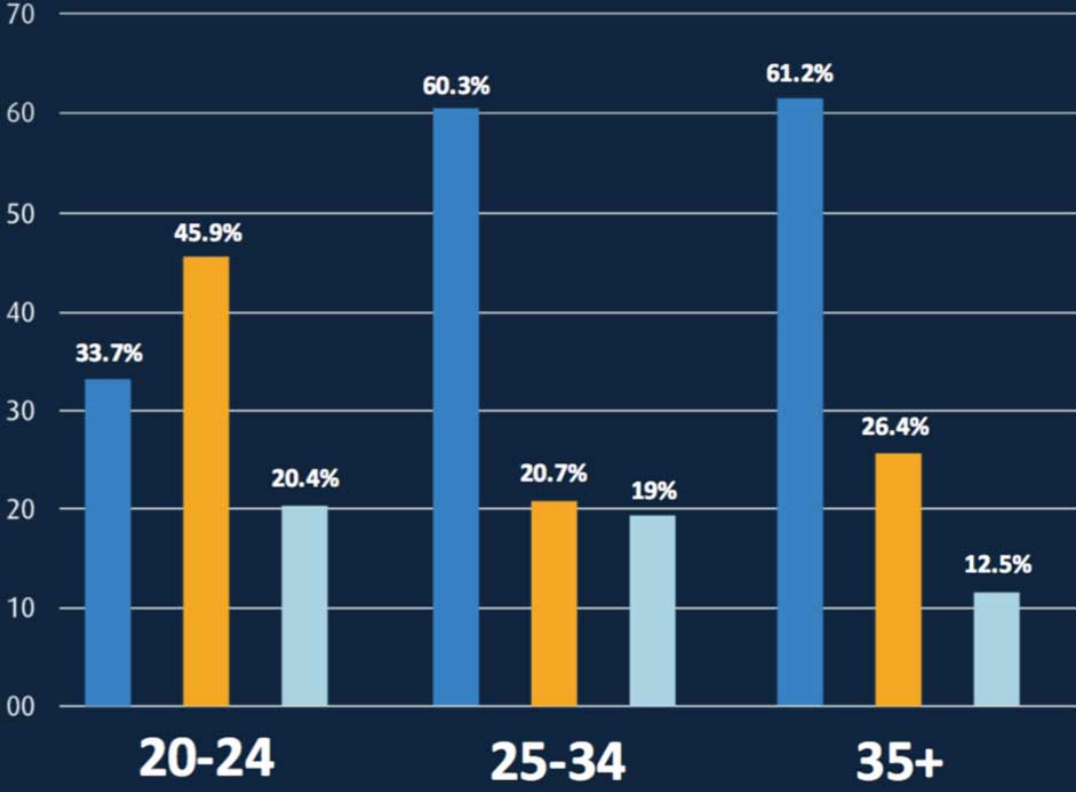

KIDS MOVIES

Going to the Cinema with Kids

Sample Base: 500 Respondents

Frequency of visiting the Cinema with the Kids

Sample Base: 283 Respondents

Taking Kids to the Cinema for an Event Celebration

■ VERY LIKELY/SOMEWHAT LIKELY
 ■ NEUTRAL
 ■ SOMEWHAT NOT LIKELY/NOT LIKELY

• Please Note: Event celebration includes birthdays, promotion to a higher grade, etc.

Sample Base: 283 Respondents

Enjoying Animation Movies

Total

Female

Male

15-24

25-34

35+

VERY ENJOYABLE/SOMEWHAT ENJOYABLE

NEUTRAL

SOMEWHAT NOT ENJOYABLE/NOT ENJOYABLE AT ALL