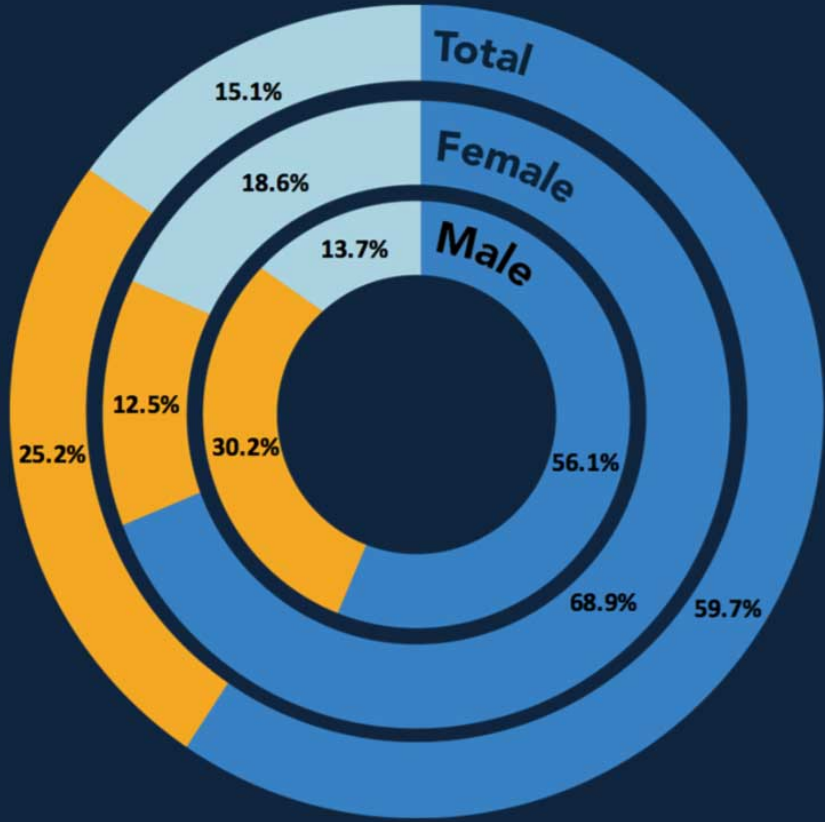

KIDS MOVIES

Going to the Cinema with Kids

Sample Base: 500 Respondents

Frequency of visiting the Cinema with the Kids

Sample Base: 283 Respondents

Taking Kids to the Cinema for an Event Celebration

■ VERY LIKELY/SOMEWHAT LIKELY
 ■ NEUTRAL
 ■ SOMEWHAT NOT LIKELY/NOT LIKELY

• Please Note: Event celebration includes birthdays, promotion to a higher grade, etc.

Sample Base: 283 Respondents

Enjoying Animation Movies

Total

Female

Male

15-24

25-34

35+

VERY ENJOYABLE/SOMEWHAT ENJOYABLE

NEUTRAL

SOMEWHAT NOT ENJOYABLE/NOT ENJOYABLE AT ALL